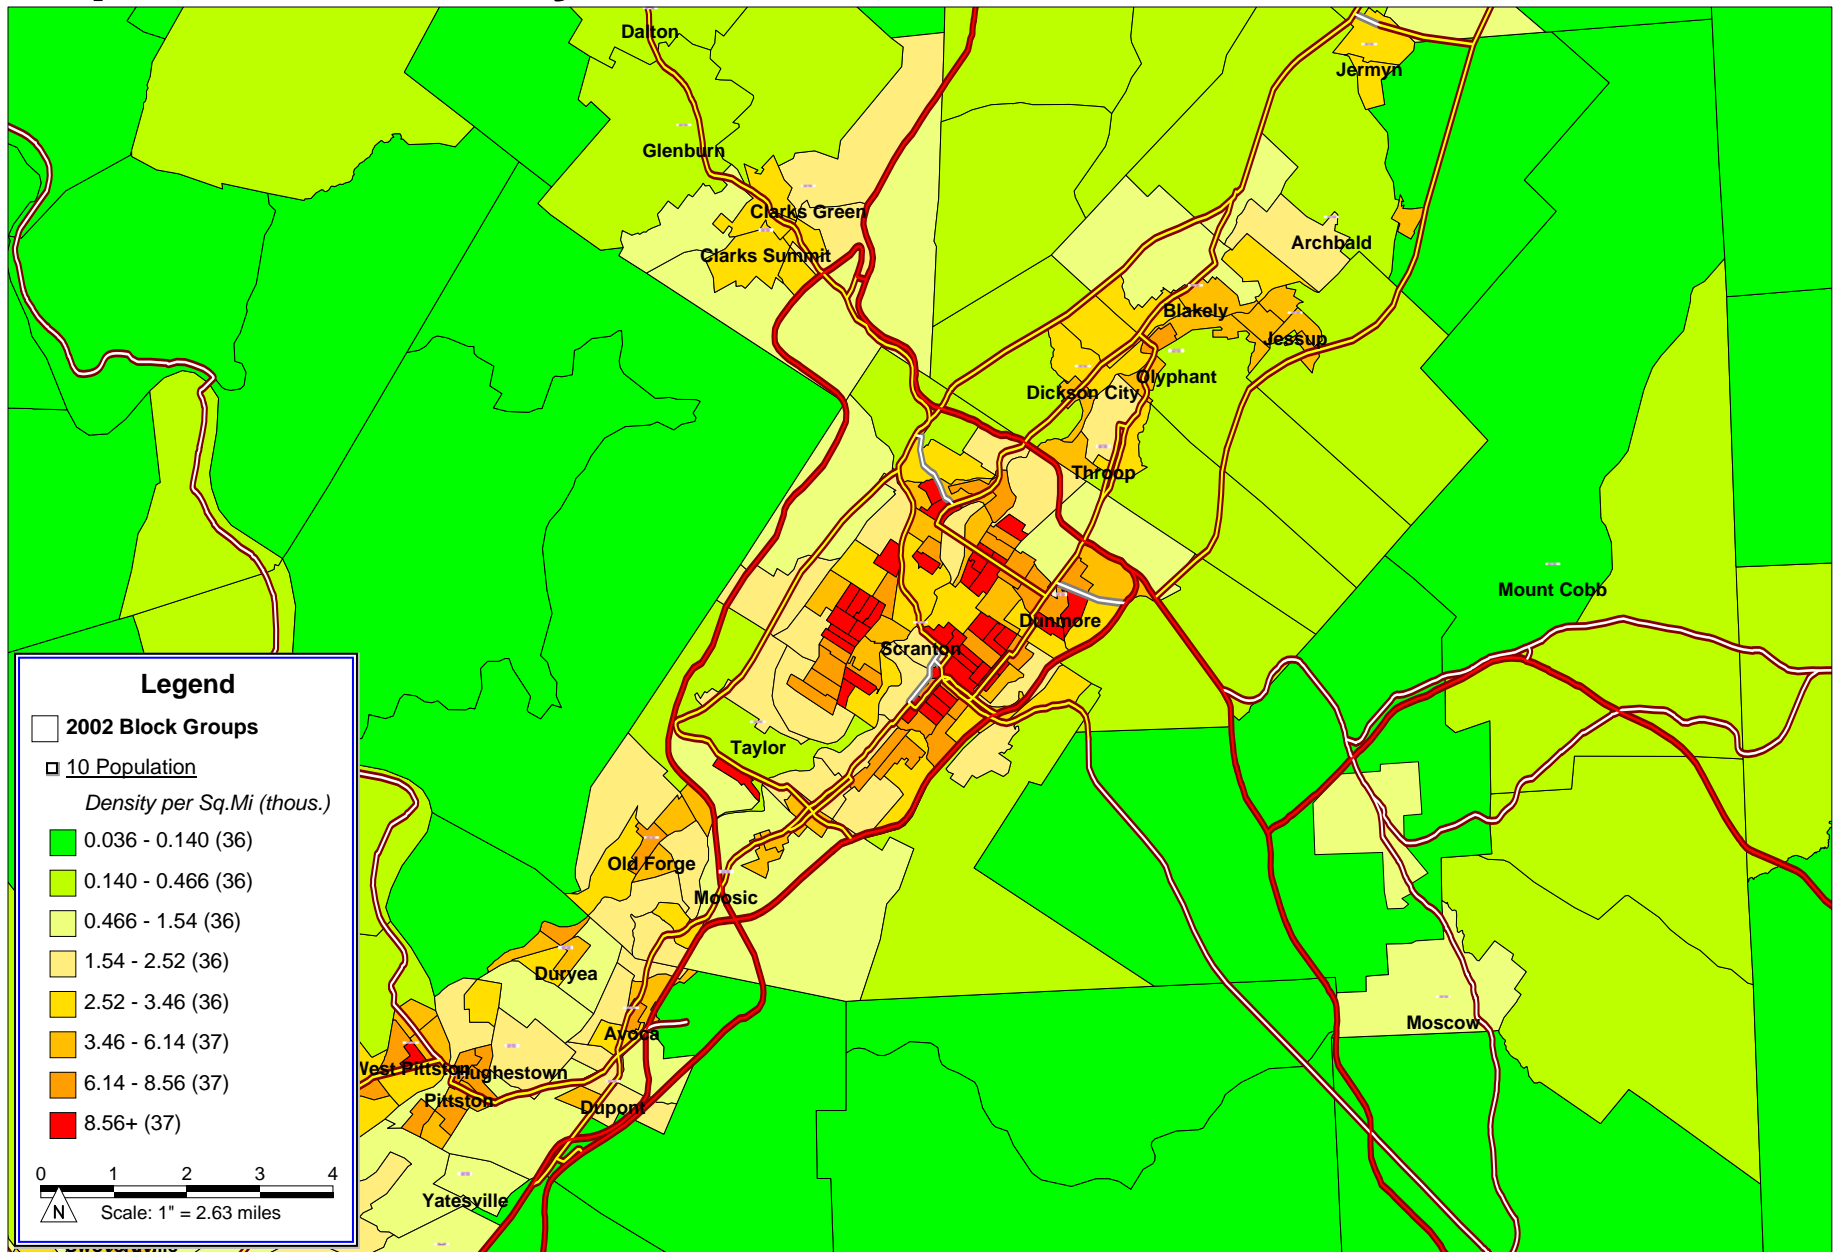

Population Density 2010

Scan/US, Inc.

© 1992-2009, Scan/US, Inc. All rights reserved.

01/18/11

Population Change 2010 to 2015

Scan/US, Inc.

© 1992-2009, Scan/US, Inc. All rights reserved.

01/18/11

Population Density of 75 and Older

Scan/US, Inc.

© 1992-2009, Scan/US, Inc. All rights reserved.

01/18/11

Median Household Income 2010

© 1992-2009, Scan/US, Inc. All rights reserved.

75+ With Income 35k+ Over Median Income