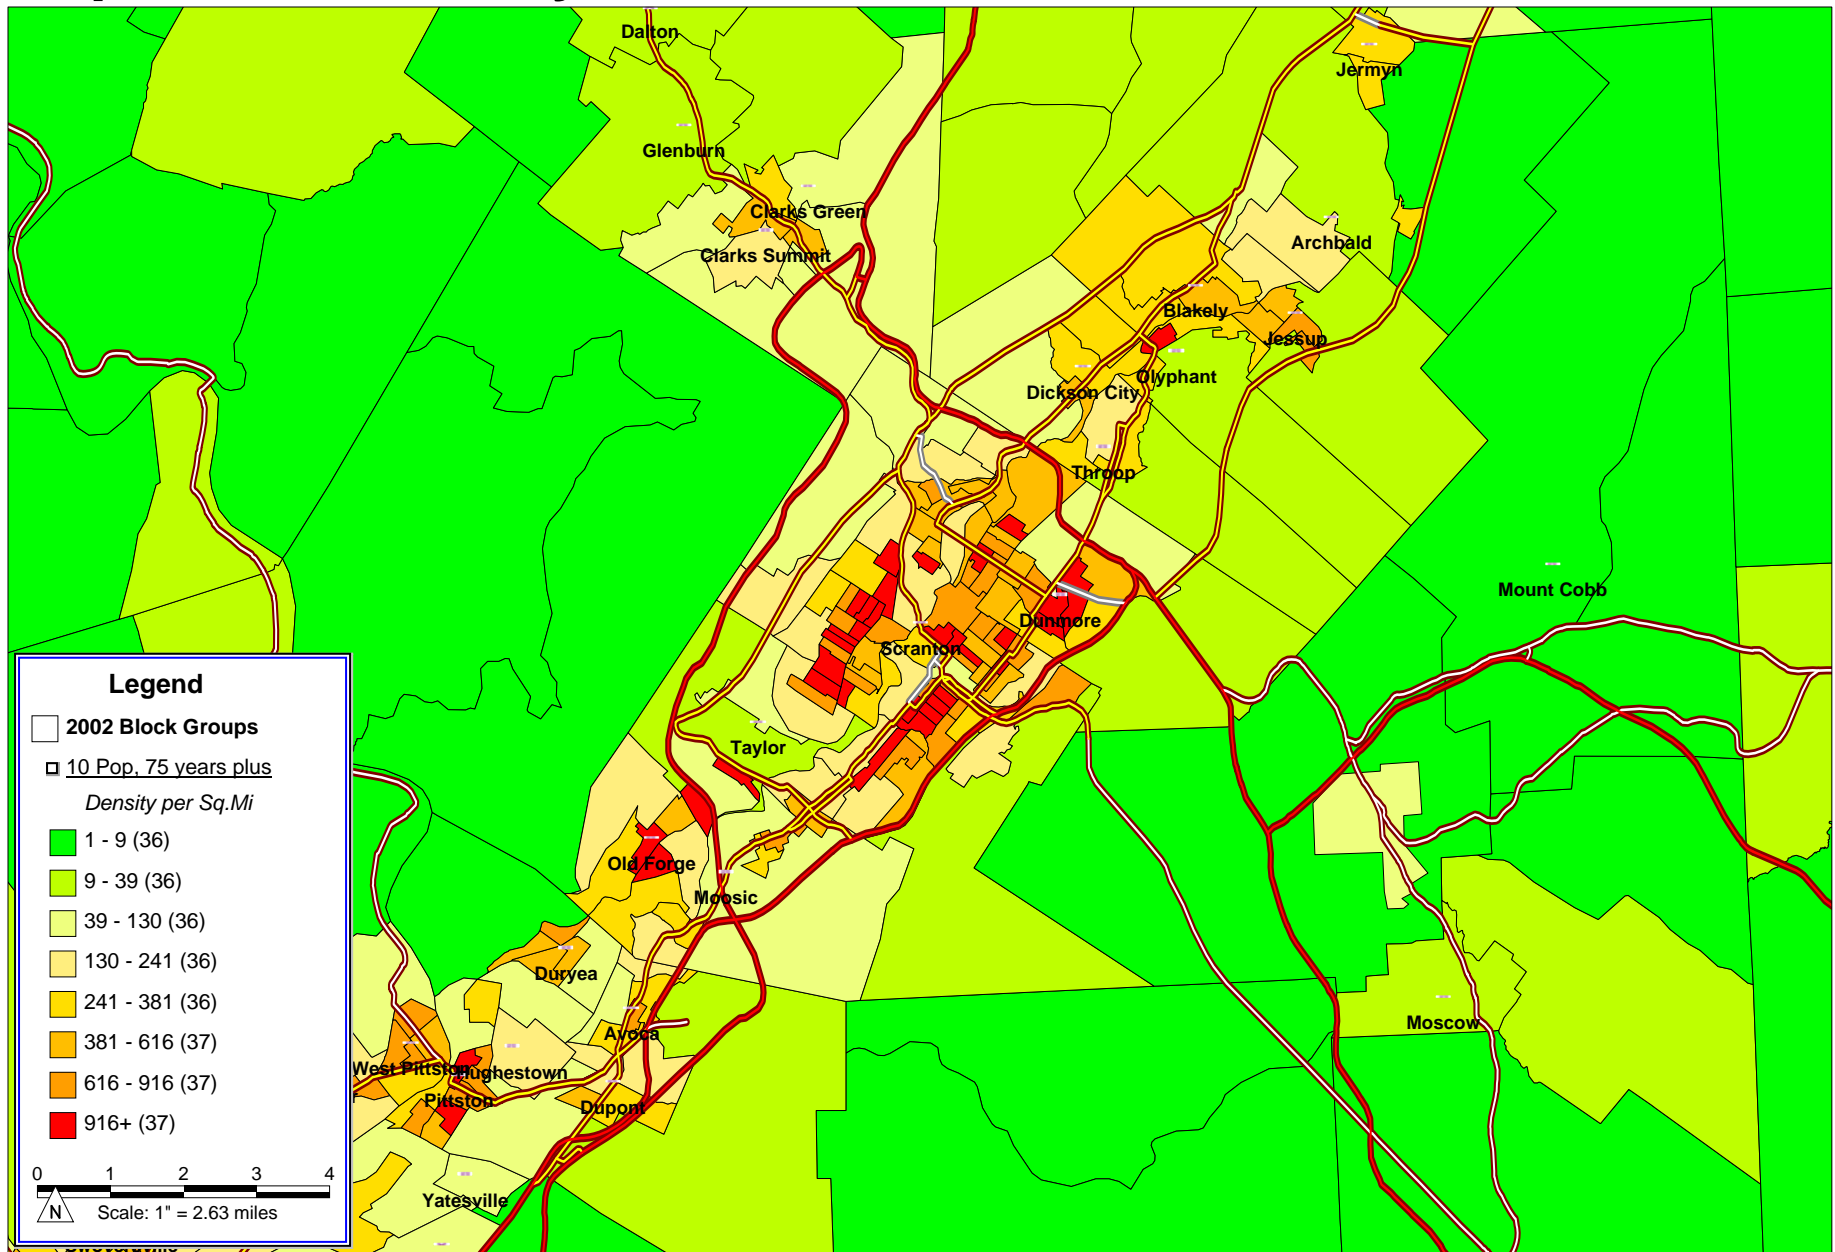

Population Density 2010

Scan/US, Inc.

© 1992-2009, Scan/US, Inc. All rights reserved.

01/18/11

Population Change 2010 to 2015

Scan/US, Inc.

© 1992-2009, Scan/US, Inc. All rights reserved.

01/18/11

Population Density of 75 and Older

Scan/US, Inc.

© 1992-2009, Scan/US, Inc. All rights reserved.

01/18/11

Median Household Income 2010

© 1992-2009, Scan/US, Inc. All rights reserved.

75+ With Income 35k+ Over Median Income